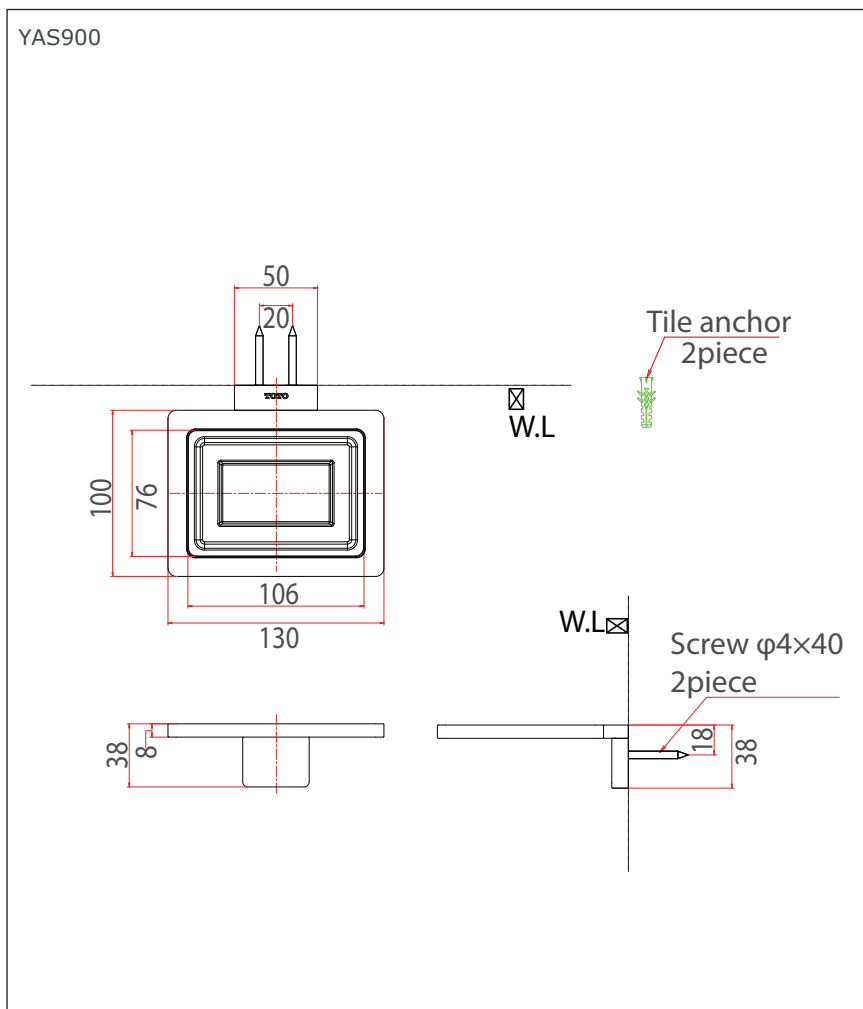

NEOREST Soap Dish

Features

- Gorgeous and Generous design
- Easy to use and install

Specifications

Dimension : 130W× 115D× 38H mm

Parts Description

- **YAS900**
Soap Dish

Please consult a TOTO representative for details